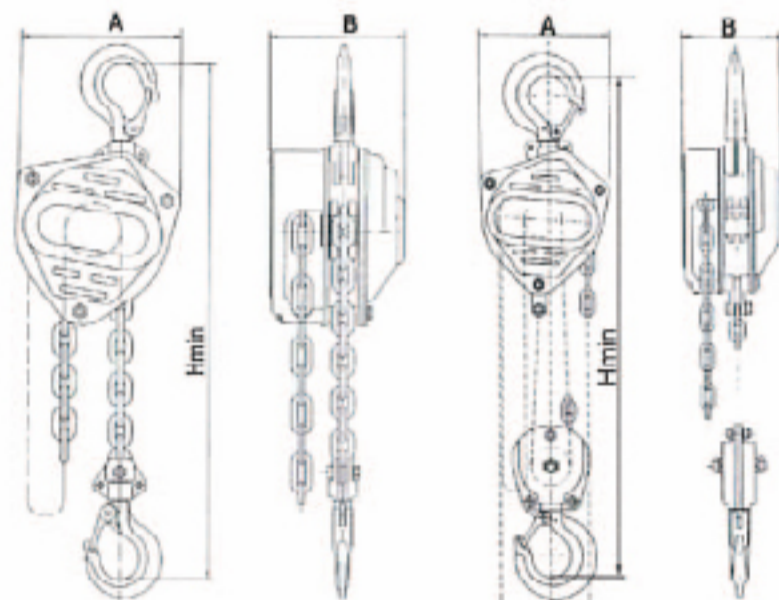

HAND CHAIN HOIST 250kg - 20,000kg

- made for heavy duty professional use
- sizes 250kg - 20,000kg
- standard lifting height 3m, other heights available for individual order
- 10,000kg - 20,000kg hoists have a standard lifting height of 6m
- the maximum workload is achieved with fairly low handpower
- CE marked
- the surface is painted bright yellow
- guarantee ½ year

WLL kg	No. of chains	Weight with 3m lift kg	Chain mm	A mm	B mm	H min mm	Product code
250	1	4	4x12	105	105	245	KT250
500	1	10	6x18	131	127	270	KT500
1000	1	12	6x18	140	158	317	KT1000
2000	2	24	6x18	161	187	414	KT2000
3000	2	32	8x24	161	210	465	KT3000
5000	2	46	10x30	184	253	636	KT5000

250 - 1000 kg

2000 - 5000 kg

WLL kg	No. of chains	Weight with a 6m lift	Chain mm	A mm	B mm	C mm	H min mm	Product code
10000	4	68	10x30	356	162	64	700	KTA10000
20000	8	155	10x30	580	189	82	1000	KTA20000

10 000 kg