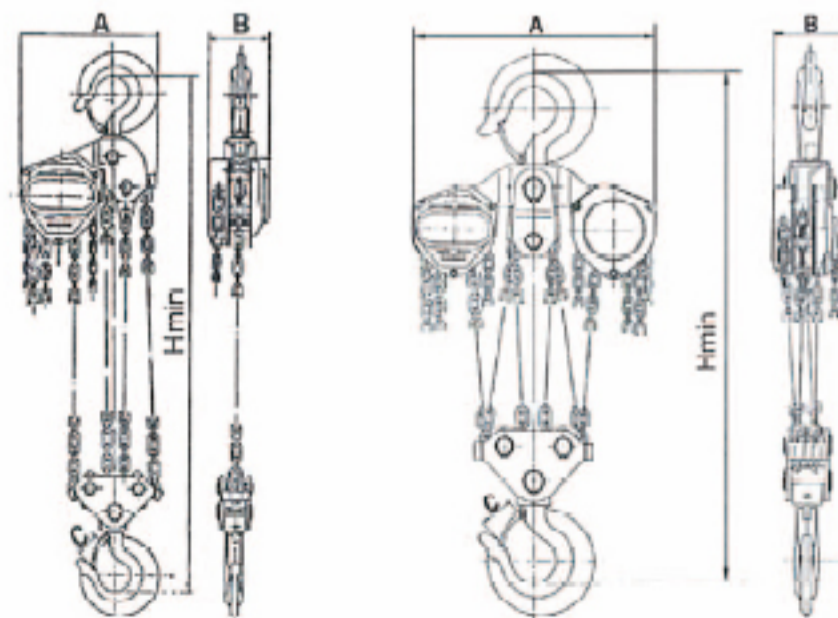

HAND CHAIN HOIST 250kg - 20,000kg

- made for heavy duty professional use
- sizes 250kg - 20,000kg
- standard lifting height 3m, other heights available for individual order
- 10,000kg - 20,000kg hoists have a standard lifting height of 6m
- the maximum workload is achieved with fairly low handpower
- CE marked
- the surface is painted bright yellow
- guarantee ½ year

WLL kg	No. of chains	Weight with 3m lift kg	Chain mm	A mm	B mm	H min mm	Product code
250	1	4	4x12	105	105	245	KT250
500	1	10	6x18	131	127	270	KT500
1000	1	12	6x18	140	158	317	KT1000
2000	2	24	6x18	161	187	414	KT2000
3000	2	32	8x24	161	210	465	KT3000
5000	2	46	10x30	184	253	636	KT5000

250 - 1000 kg

2000 - 5000 kg

WLL kg	No. of chains	Weight with a 6m lift	Chain mm	A mm	B mm	C mm	H min mm	Product code
10000	4	68	10x30	356	162	64	700	KTA10000
20000	8	155	10x30	580	189	82	1000	KTA20000

10 000 kg